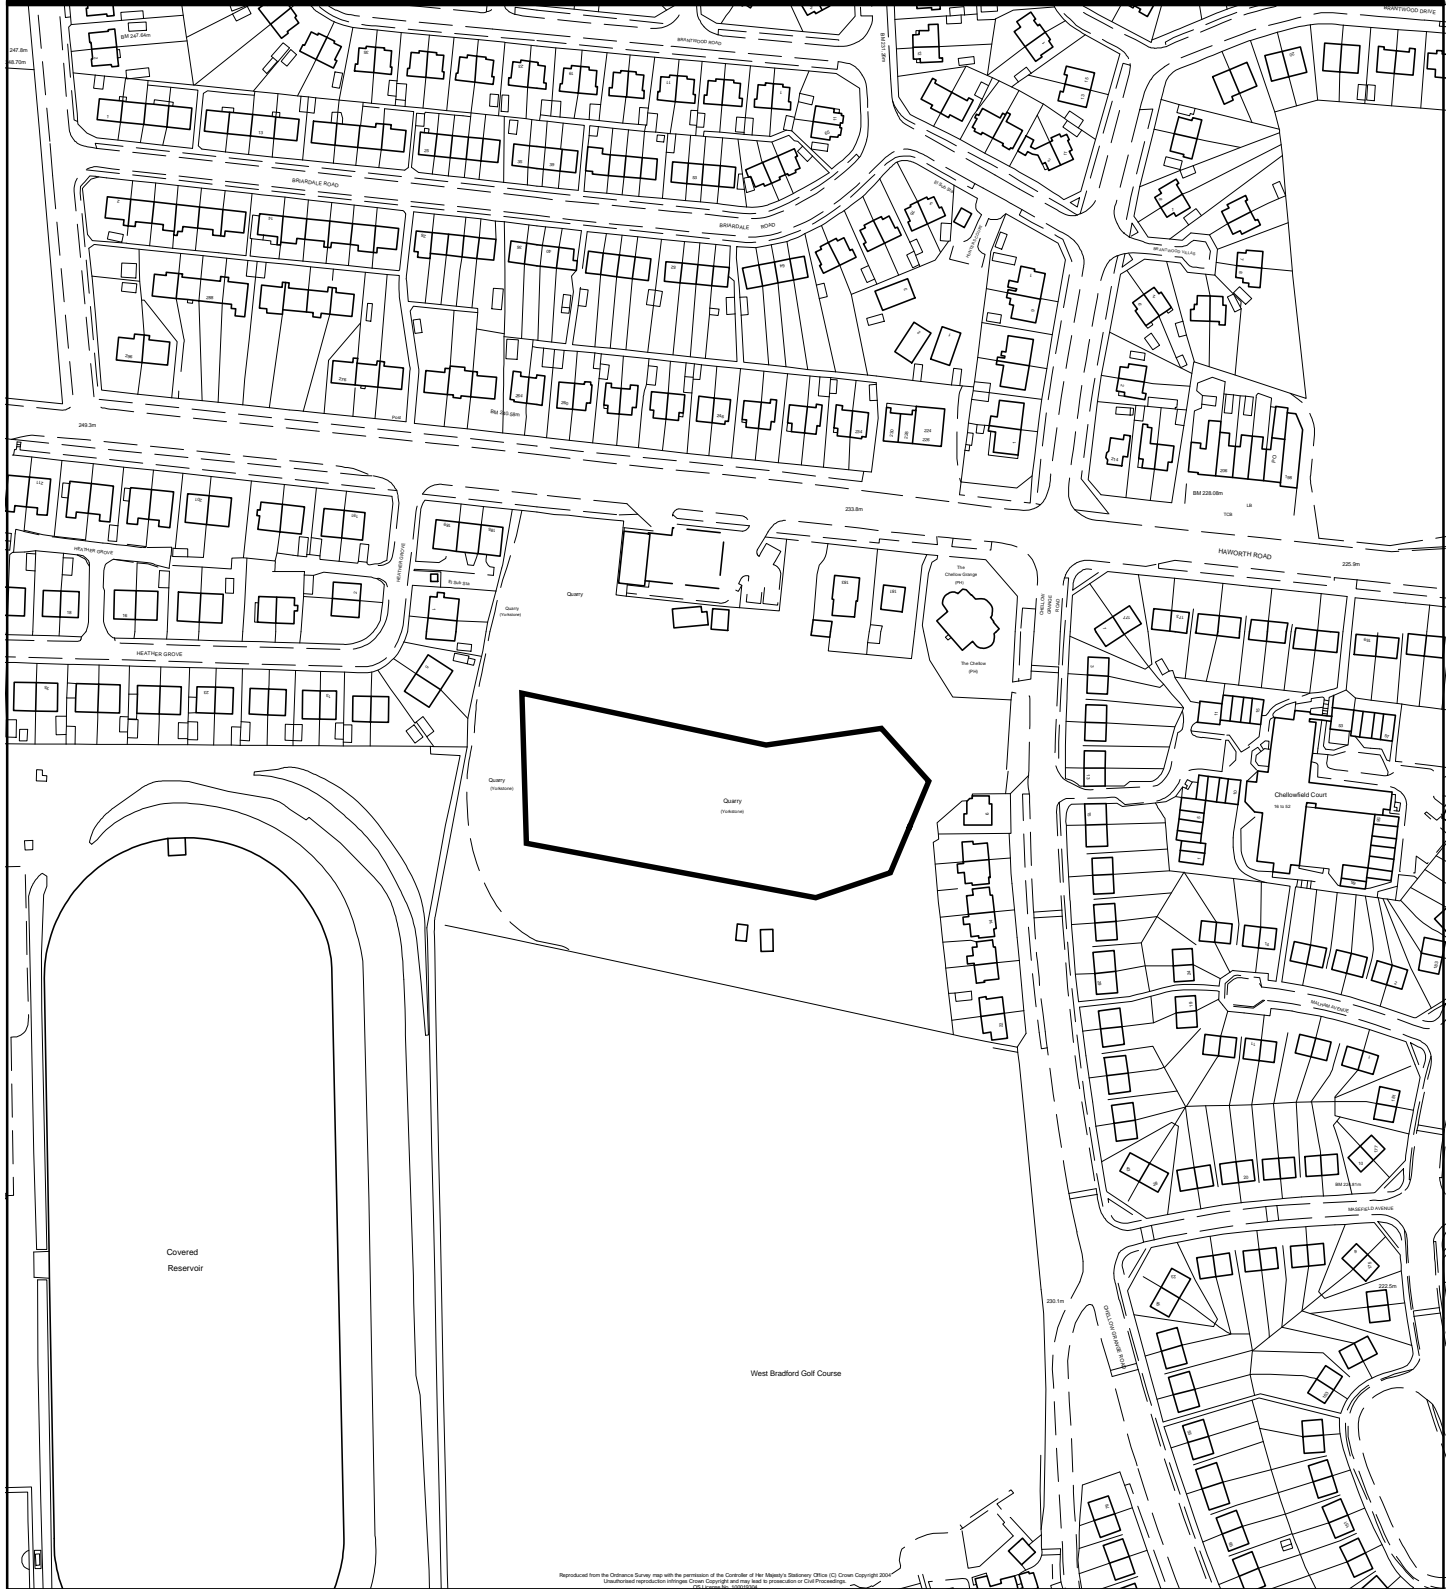

Replacement Unitary Development Plan for the Bradford District Post Inquiry Modifications

Mod. reference MOD/BW/NR/1	Scale. 1:2,500	Key. Area to be shown as an Active Quarry Site under Policy NR1
Site reference BW/NR1.3	Site Area. 0.62 Ha	
Address Chellow Grange Quarry Haworth Road, Bradford.	OS Grid Ref. SE 1235SW	
 NORTH		© Crown copyright. All rights reserved. City of Bradford Metropolitan District Council 100019304